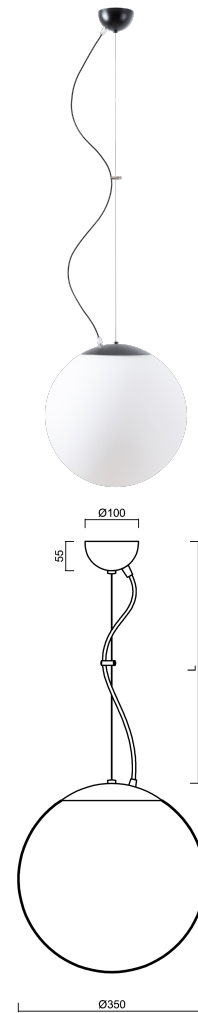

ADRIA L3A

Product code: ADR50344

Type: LED-5L06E550ZL11/097/L100 C DALI 3K#

Short description of the luminaire: Black colour | pendant LED light DALI | TRIPLEX OPAL hand blown glass shade| steel wire pendant (with supply cable) 100 cm |

Technical data

Types of luminaires	Dimmable
Mounting type	Suspended - wire
Base material	steel
Shade material	three-layer glass TRIPLEX OPAL
Base color	black Ral9005
Shade color	white
Holding the shade	steel holder
Mounting location	ceiling
Width	350 mm
Length	350 mm
Height	350 mm
Diameter	ø 350 mm
Suspension length	1000 mm
mounting holes (diameter)	none
Energy Class	D
Impact strength	IK01
Operating temperature	from -20°C to +30°C

Electrical data

Power consumption	26 W
Ingress Protection	IP40
Socket	LED modul
terminal block	none
Automatic circuit breaker type B10A	31 pcs
Automatic circuit breaker type B16A	50 pcs
Automatic circuit breaker type C10A	52 pcs
Automatic circuit breaker type C16A	85 pcs
Switching current	5 A / 50 µsec
Number of LED drivers	1

Luminous data

Lum. flux of luminaire	3590 lm
Lum. flux of light source	4080 lm
Luminaire efficacy	138 lm/W
Chromaticity temperature	3000 K
Rated life time LED L80/B10	100000 hours
CRI	Ra80
MacAdam	3
Blue light hazard	Risk group 0