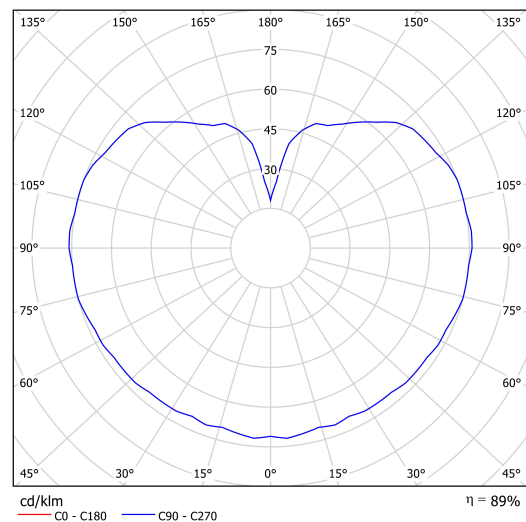

Technical data

Types of luminaires	Dimmable
Mounting type	Suspended - wire
Base material	steel
Shade material	three-layer glass TRIPLEX OPAL
Base color	black Ral9005
Shade color	white
Holding the shade	steel holder
Mounting location	ceiling
Width	350 mm
Length	350 mm
Height	350 mm
Diameter	ø 350 mm
Suspension length	1000 mm
mounting holes (diameter)	none
Energy Class	D
Impact strength	IK01
Operating temperature	from -20°C to +30°C

Luminous data

Lum. flux of luminaire	3590 lm
Lum. flux of light source	4080 lm
Luminaire efficacy	138 lm/W
Chromaticity temperature	3000 K
Rated life time LED L80/B10	100000 hours
CRI	Ra80
MacAdam	3
Blue light hazard	Risk group 0