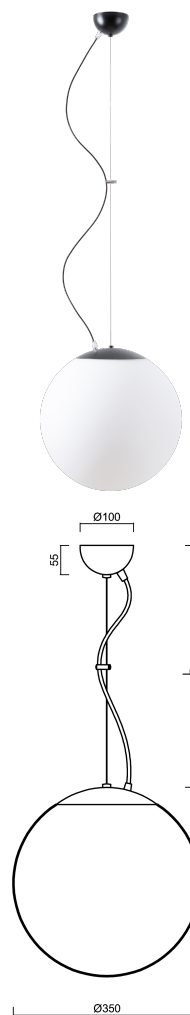

ADRIA L3A

LED-5L06E550ZL11/097/L100 C 3K#

WWW.OSMONT.CZ

ADRIA L3A

Product code: ADR50343

Type: LED-5L06E550ZL11/097/L100 C 3K#

Short description of the luminaire: Black colour | pendant LED light ON/OFF | TRIPLEX OPAL hand blown glass shade| steel wire pendant (with supply cable) 100 cm |

Technical data

| | |
|---------------------------|--------------------------------|
| Types of luminaires | Classic on/off |
| Mounting type | Suspended - wire |
| Base material | steel |
| Shade material | three-layer glass TRIPLEX OPAL |
| Base color | black Ral9005 |
| Shade color | white |
| Holding the shade | steel holder |
| Mounting location | ceiling |
| Width | 350 mm |
| Length | 350 mm |
| Height | 350 mm |
| Diameter | Ø 350 mm |
| Suspension length | 1000 mm |
| mounting holes (diameter) | none |
| Energy Class | D |
| Impact strength | IK01 |
| Operating temperature | from -20°C to +30°C |

Electrical data

| | |
|-------------------------------------|-----------|
| Power consumption | 26 W |
| Ingress Protection | IP40 |
| Socket | LED modul |
| terminal block | none |
| Automatic circuit breaker type B10A | 31 pcs |
| Automatic circuit breaker type B16A | 50 pcs |
| Automatic circuit breaker type C10A | 52 pcs |
| Automatic circuit breaker type C16A | 85 pcs |
| Number of LED drivers | 1 |

Additional assortment:

Lampshade

| Product code | Name | Color | Picture | Drawing |
|--------------|------|-------|---|---------|
| 20144 | 097 | white |  | |