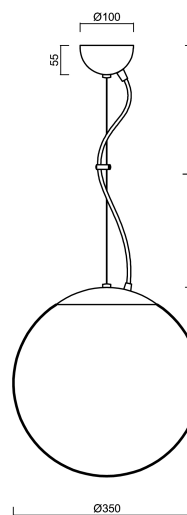

ADRIA L3A

Product code: ADR50339

Type: LED-5L06E550ZL11/097/L100 B 3K#

Short description of the luminaire: White colour | pendant LED light ON/OFF | TRIPLEX OPAL hand blown glass shade| steel wire pendant (with supply cable) 100 cm |

Technical data

Types of luminaires	Classic on/off
Mounting type	Suspended - wire
Base material	steel
Shade material	three-layer glass TRIPLEX OPAL
Base color	white Ral9003
Shade color	white
Holding the shade	steel holder
Mounting location	ceiling
Width	350 mm
Length	350 mm
Height	350 mm
Diameter	ø 350 mm
Suspension length	1000 mm
mounting holes (diameter)	none
Energy Class	D
Impact strength	IK01
Operating temperature	from -20°C to +30°C

Electrical data

Power consumption	26 W
Ingress Protection	IP40
Socket	LED modul
terminal block	none
Automatic circuit breaker type B10A	31 pcs
Automatic circuit breaker type B16A	50 pcs
Automatic circuit breaker type C10A	52 pcs
Automatic circuit breaker type C16A	85 pcs
Number of LED drivers	1

Luminous data

Lum. flux of luminaire	3590 lm
Lum. flux of light source	4080 lm
Luminaire efficacy	138 lm/W
Chromaticity temperature	3000 K
Rated life time LED L80/B10	100000 hours
CRI	Ra80
MacAdam	3
Blue light hazard	Risk group 0

Eulum data for calculation programs are available at

OSMONT, s.r.o.
HYBRÁLEC 129,
586 01 JIHLAVA, CZ