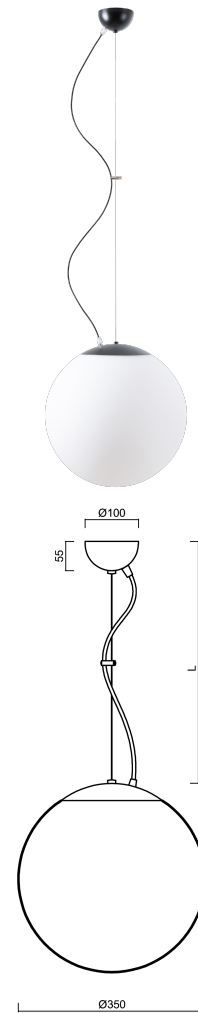

ADRIA L3A

ZL11/097/L100 C*

WWW.OSMONT.CZ

ADRIA L3A

Product code: ADR40122

Type: ZL11/097/L100 C*

Short description of the luminaire: Black colour | pendant E27 light ON/OFF | TRIPLEX OPAL hand blown glass shade| steel wire pendant (with supply cable) 100 cm |

Technical data

Types of luminaires	Classic on/off
Mounting type	Suspended - wire
Base material	steel
Shade material	three-layer glass TRIPLEX OPAL
Base color	black Ral9005
Shade color	white
Holding the shade	steel holder
Mounting location	ceiling
Width	350 mm
Length	350 mm
Height	350 mm
Diameter	ø 350 mm
Suspension length	1000 mm
mounting holes (diameter)	none
Impact strength	IK01
Operating temperature	from -20°C to +30°C

Electrical data

Power consumption	40 W
Ingress Protection	IP40
Socket	E27
terminal block	none

Luminous data

Blue light hazard	Risk group 0
-------------------	--------------

Eulum data for calculation programs are available at www.osmont.cz.

Lampshade

Product code	Name	Color	Picture	Drawing
20144	097	white	