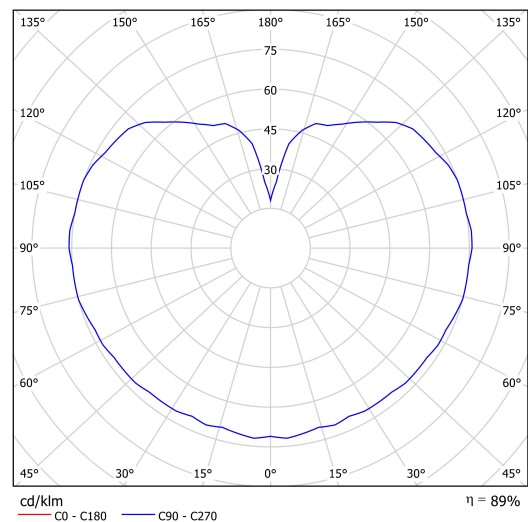

Technical data

Types of luminaires	Classic on/off
Mounting type	Suspended - wire
Base material	steel
Shade material	three-layer glass TRIPLEX OPAL
Base color	black Ral9005
Shade color	white
Holding the shade	steel holder
Mounting location	ceiling
Width	350 mm
Length	350 mm
Height	350 mm
Diameter	ø 350 mm
Suspension length	1000 mm
mounting holes (diameter)	none
Impact strength	IK01
Operating temperature	from -20°C to +30°C

Electrical data

Power consumption	40 W
Ingress Protection	IP40
Socket	E27
terminal block	none

Luminous data

Blue light hazard	Risk group 0
-------------------	--------------

Eulum data for calculation programs are available at www.osmont.cz.