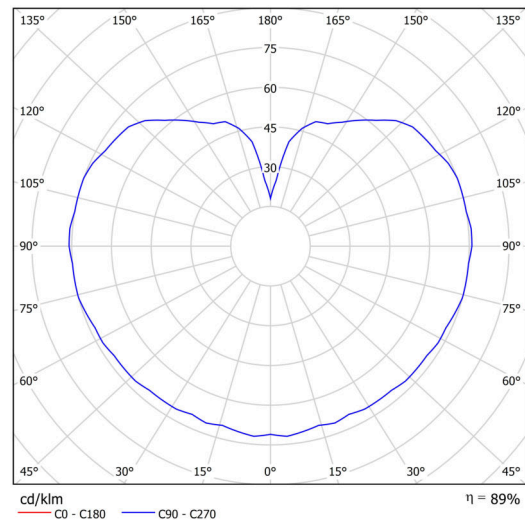

Luminous

Lum. flux of luminaire	7610 lm
Lum. flux of light source	8650 lm
Lum. flux of light source in emergency mode	170 lm
Luminaire efficacy	146 lm/W
Temperature	4000 K