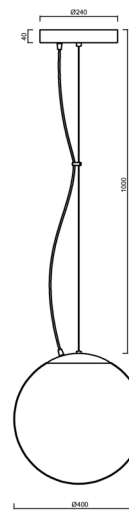

ADRIA L3 HP

LED-5L08E850ZL11/096/L100/NK1W B 4K#

WWW.OSMONT.CZ

ADRIA L3 HP

Product code: ADR72585

Type: LED-5L08E850ZL11/096/L100/NK1W B 4K#

Short description of the luminaire: White colour | pendant high-power LED light with emergency backup combined | TRIPLEX OPAL hand blown glass shade| steel wire pendant (with supply cable) 100 cm |

Technical

Types of luminaires	Emergency combined
Mounting type	Suspended - wire
Base material	steel
Shade material	three-layer glass TRIPLEX OPAL
Base color	white Ral9003
Shade color	white
Holding the shade	steel holder
Mounting location	ceiling
Width	400 mm
Length	400 mm
Height	400 mm
Diameter	ø 400 mm
Hinge length	1000 mm
mounting holes (diameter)	3xø5mm
Cable entrance	2xø16mm
Energy Class	D
Impact strength	IK01
Operating temperature	from 0°C to +30°C