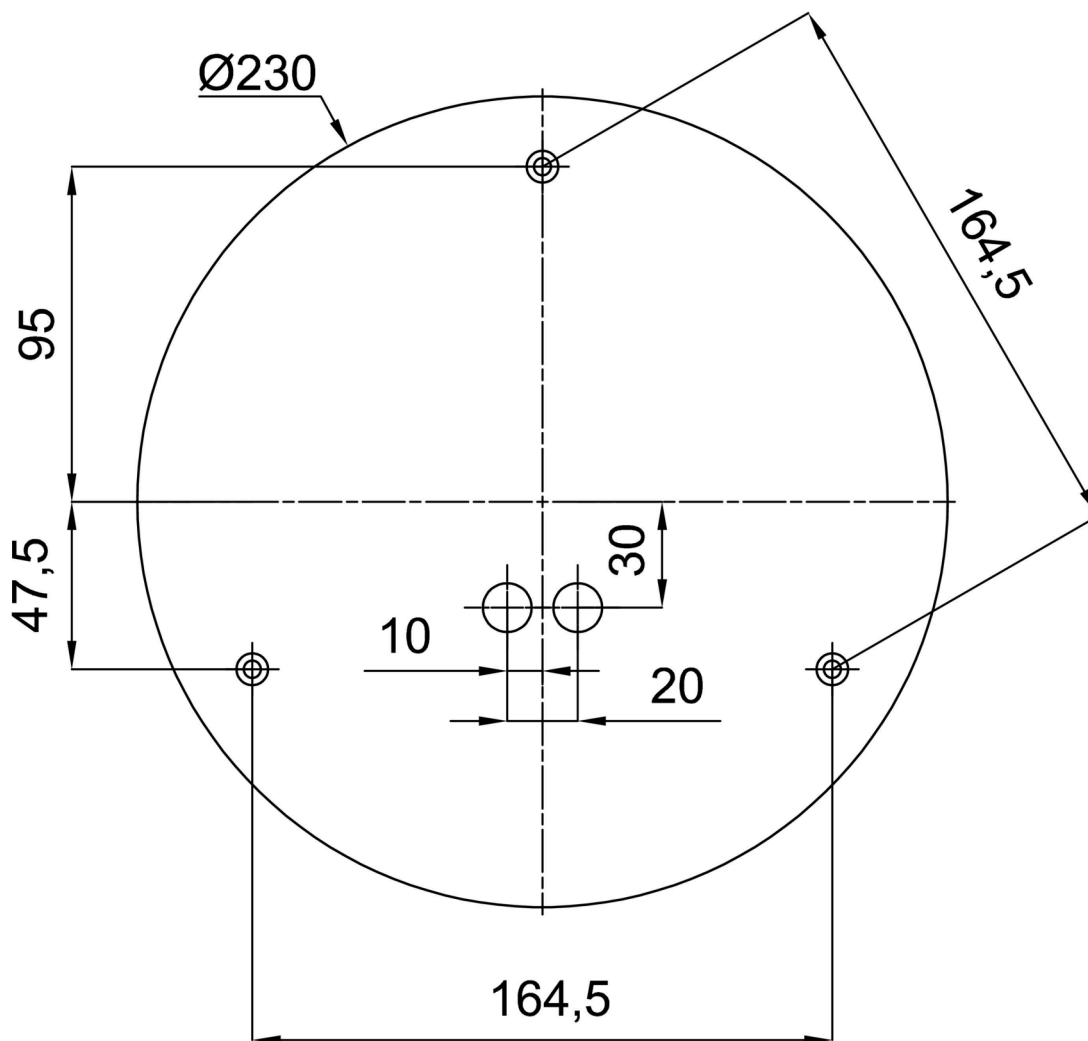

Technical

Types of luminaires	Emergency combined
Mounting type	Suspended - wire
Base material	steel
Shade material	three-layer glass TRIPLEX OPAL
Base color	white Ral9003
Shade color	white
Holding the shade	steel holder
Mounting location	ceiling
Width	400 mm
Length	400 mm
Height	400 mm
Diameter	ø 400 mm
Hinge length	1000 mm
mounting holes (diameter)	3xø5mm
Cable entrance	2xø16mm
Energy Class	D
Impact strength	IK01
Operating temperature	from 0°C to +30°C

Eulum data for calculation programs are available at www.osmont.cz.

Logistic

EAN	8591728062941
Weight NTTO	5.2 Kg
Weight BTTO	5.93 Kg
Number of cartons	2 pcs
Package volume	0.072 m ³
Package 1 width	0.405 m
Package 1 length	0.405 m
Package 1 height	0.41 m
Warranty*	60 months

*The warranty for the batteries is valid for 12 months from the date of purchase.

Installation dimensions:

Additional assortment:

Lampshade

Product code	Name	Color	Description	Picture	Drawing
20040	096	white	příslušenství		