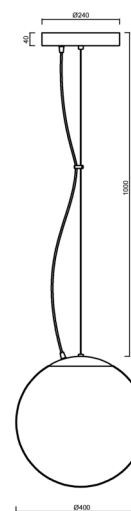

# ADRIA L3 HP

Product code: ADR62853

Type: LED-5L08E850ZL11/096/L100 NK3HST NL 4K#

Short description of the luminaire: Stainless steel polished | pendant LED light with emergency backup combined (with Self-test) | TRIPLEX OPAL hand blown glass shade | steel wire pendant (with supply cable) 100 cm |

## Technical

Types of luminaires	Emergency combined SELFTEST
Mounting type	Suspended - wire
Base material	stainless steel steel
Shade material	three-layer glass TRIPLEX OPAL
Base color	polished stainless steel
Shade color	white
Holding the shade	steel holder
Mounting location	ceiling
Width	400 mm
Length	400 mm
Height	400 mm
Hinge length	1000 mm
mounting holes (diameter)	3xØ5mm
Cable entrance	2xØ16mm
Energy Class	D
Impact strength	IK01
Operating temperature	from -20°C to +30°C