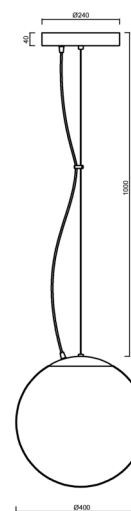

ADRIA L3 HP

LED-5L08E850ZL11/096/L100 NK3HST MS 4K#

WWW.OSMONT.CZ

ADRIA L3 HP

Product code: ADR62852

Type: LED-5L08E850ZL11/096/L100 NK3HST MS 4K#

Short description of the luminaire: Brass polished | pendant LED light with emergency backup combined (with Self-test) | TRIPLEX OPAL hand blown glass shade| steel wire pendant (with supply cable) 100 cm |

Technical

Types of luminaires	Emergency combined SELFTEST
Mounting type	Suspended - wire
Base material	brass
Shade material	three-layer glass TRIPLEX OPAL
Base color	polished brass
Shade color	white
Holding the shade	steel holder
Mounting location	ceiling
Width	400 mm
Length	400 mm
Height	400 mm
Hinge length	1000 mm
mounting holes (diameter)	3xØ5mm
Cable entrance	2xØ16mm
Energy Class	D
Impact strength	IK01
Operating temperature	from -20°C to +30°C

Electric

Power consumption	52 W
Ingress Protection	IP40
Socket	LED modul
Battery type	LiFePO4
Emergency time	3 hours
SELFTEST	yes
terminal block	snap terminal block

Luminous

Lum. flux of luminaire	7610 lm
Lum. flux of light source	8650 lm
Lum. flux of light source in emergency mode	200 lm
Temperature	4000 K
Rated life time LED L80/B10	100000 hours
CRI	Ra80
MacAdam	3
Blue light hazard	Risk group 0

*The warranty for the batteries is valid for 12 months from the date of purchase.

Installation dimensions:

Additional assortment:

Lampshade

Product code	Name	Color	Description	Picture	Drawing
20040	096	white	příslušenství		