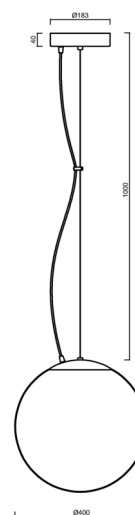

ADRIA L3 HP

LED-5L08E850ZL11/096/L100 MS 4K#

WWW.OSMONT.CZ

ADRIA L3 HP

Product code: ADR62658

Type: LED-5L08E850ZL11/096/L100 MS 4K#

Short description of the luminaire: Brass polished | pendant high-power LED light ON/OFF | TRIPLEX OPAL hand blown glass shade | steel wire pendant (with supply cable) 100 cm |

Technical

Types of luminaires	Classic on/off
Mounting type	Suspended - wire
Base material	brass
Shade material	three-layer glass TRIPLEX OPAL
Base color	polished brass
Shade color	white
Holding the shade	steel holder
Mounting location	ceiling
Width	400 mm
Length	400 mm
Height	400 mm
Diameter	ø 400 mm
Hinge length	1000 mm
mounting holes (diameter)	3xø5mm
Cable entrance	2xø16mm
Energy Class	D
Impact strength	IK01
Operating temperature	from -20°C to +30°C

Electric

Power consumption	52 W
Ingress Protection	IP40
Socket	LED modul
terminal block	snap terminal block
Automatic circuit breaker type B10A	15 pcs
Automatic circuit breaker type B16A	25 pcs
Automatic circuit breaker type C10A	26 pcs
Automatic circuit breaker type C16A	42 pcs