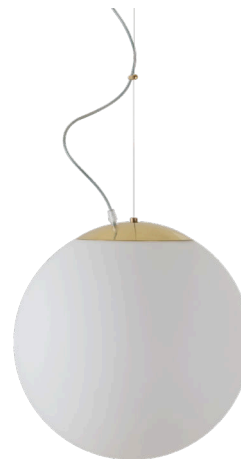

ADRIA L3 HP

LED-5L08E850ZL11/096/L100 MS 4K#

WWW.OSMONT.CZ

ADRIA L3 HP

Product code: ADR62658

Type: LED-5L08E850ZL11/096/L100 MS 4K#

Short description of the luminaire: Brass polished | pendant high-power LED light ON/OFF | TRIPLEX OPAL hand blown glass shade | steel wire pendant (with supply cable) 100 cm |

Technical

Types of luminaires	Classic on/off
Mounting type	Suspended - wire
Base material	brass
Shade material	three-layer glass TRIPLEX OPAL
Base color	polished brass
Shade color	white
Holding the shade	steel holder
Mounting location	ceiling
Width	400 mm
Length	400 mm
Height	400 mm
Diameter	ø 400 mm
Hinge length	1000 mm
mounting holes (diameter)	3xø5mm
Cable entrance	2xø16mm
Energy Class	D
Impact strength	IK01
Operating temperature	from -20°C to +30°C