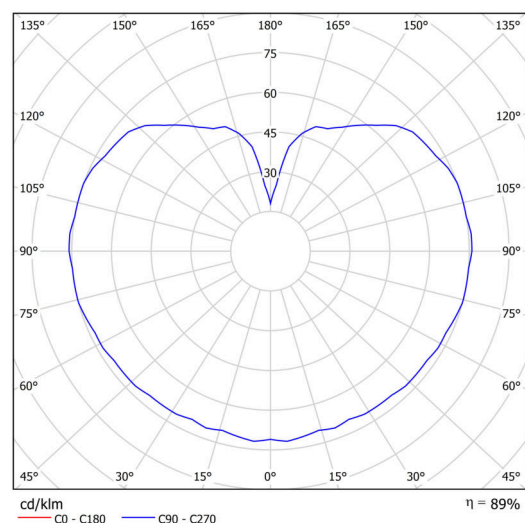

Luminous

Lum. flux of luminaire	7300 lm
Lum. flux of light source	8290 lm
Lum. flux of light source in emergency mode	200 lm
Temperature	3000 K
Rated life time LED L80/B10	100000 hours
CRI	Ra80
MacAdam	3
Blue light hazard	Risk group 0