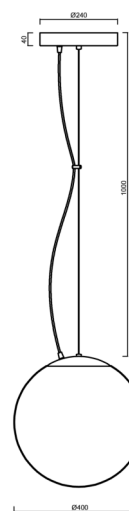

ADRIA L3 HP

LED-5L08E850ZL11/096/L100 NK3HST C 3K#

WWW.OSMONT.CZ

ADRIA L3 HP

Product code: ADR62351

Type: LED-5L08E850ZL11/096/L100 NK3HST C 3K#

Short description of the luminaire: Black colour | pendant LED light with emergency backup combined (with Self-test) | TRIPLEX OPAL hand blown glass shade| steel wire pendant (with supply cable) 100 cm |

Technical

Types of luminaires	Emergency combined SELFTEST
Mounting type	Suspended - wire
Base material	steel
Shade material	three-layer glass TRIPLEX OPAL
Base color	black Ral9005
Shade color	white
Holding the shade	steel holder
Mounting location	ceiling
Width	400 mm
Length	400 mm
Height	400 mm
Hinge length	1000 mm
mounting holes (diameter)	3xØ5mm
Cable entrance	2xØ16mm
Energy Class	D
Impact strength	IK01
Operating temperature	from -20°C to +30°C

Electric

Power consumption	52 W
Ingress Protection	IP40
Socket	LED modul
Battery type	LiFePO4
Emergency time	3 hours
SELFTEST	yes
terminal block	snap terminal block

Luminous

Lum. flux of luminaire	7300 lm
Lum. flux of light source	8290 lm
Lum. flux of light source in emergency mode	200 lm
Temperature	3000 K
Rated life time LED L80/B10	100000 hours
CRI	Ra80
MacAdam	3
Blue light hazard	Risk group 0

Eulum data for calculation programs are available at www.osmont.cz.

Logistic

EAN	8591728147068
Weight NTTO	5.2 Kg
Weight BTTO	5.93 Kg
Number of cartons	2 pcs
Package volume	0.072 m ³
Package 1 width	0.405 m
Package 1 length	0.405 m
Package 1 height	0.41 m
Warranty*	60 months