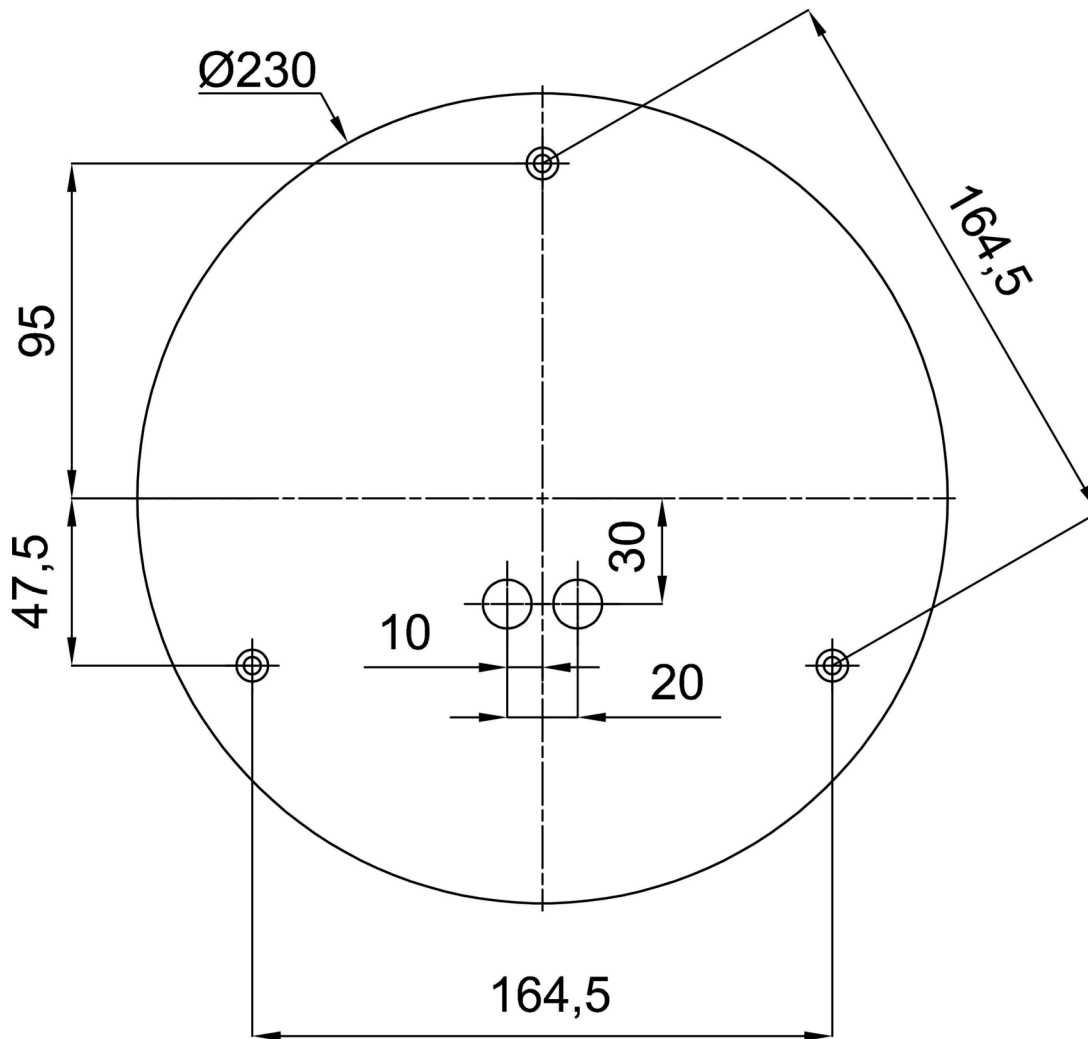

Technical

Types of luminaires	Emergency combined SELFTEST
Mounting type	Suspended - wire
Base material	steel
Shade material	three-layer glass TRIPLEX OPAL
Base color	black Ral9005
Shade color	white
Holding the shade	steel holder
Mounting location	ceiling
Width	400 mm
Length	400 mm
Height	400 mm
Hinge length	1000 mm
mounting holes (diameter)	3xØ5mm
Cable entrance	2xØ16mm
Energy Class	D
Impact strength	IK01
Operating temperature	from -20°C to +30°C

Electric

Power consumption	52 W
Ingress Protection	IP40
Socket	LED modul
Battery type	LiFePO4
Emergency time	3 hours
SELFTEST	yes
terminal block	snap terminal block

Luminous

Lum. flux of luminaire	7300 lm
Lum. flux of light source	8290 lm
Lum. flux of light source in emergency mode	200 lm
Temperature	3000 K
Rated life time LED L80/B10	100000 hours
CRI	Ra80
MacAdam	3
Blue light hazard	Risk group 0

Eulum data for calculation programs are available at www.osmont.cz.

Logistic

EAN	8591728147068
Weight NTTO	5.2 Kg
Weight BTTO	5.93 Kg
Number of cartons	2 pcs
Package volume	0.072 m ³
Package 1 width	0.405 m
Package 1 length	0.405 m
Package 1 height	0.41 m
Warranty*	60 months

*The warranty for the batteries is valid for 12 months from the date of purchase.

Installation dimensions:

Additional assortment:

Lampshade

Product code	Name	Color	Description	Picture	Drawing
20040	096	white	příslušenství	