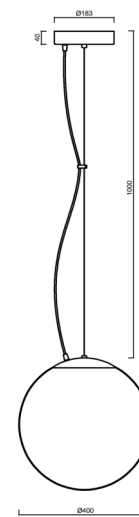

ADRIA L3 HP

LED-5L08E850ZL11/096/L100 NL DALI 3K#

WWW.OSMONT.CZ

ADRIA L3 HP

Product code: ADR62164

Type: LED-5L08E850ZL11/096/L100 NL DALI 3K#

Short description of the luminaire: Stainless steel polished | pendant high-power LED light DALI | TRIPLEX OPAL hand blown glass shade| steel wire pendant (with supply cable) 100 cm |

Technical

Types of luminaires	Dimmable
Mounting type	Suspended - wire
Base material	stainless steel steel
Shade material	three-layer glass TRIPLEX OPAL
Base color	polished stainless steel
Shade color	white
Holding the shade	steel holder
Mounting location	ceiling
Width	400 mm
Length	400 mm
Height	400 mm
Diameter	Ø 400 mm
Hinge length	1000 mm
mounting holes (diameter)	3xØ5mm
Cable entrance	2xØ16mm
Energy Class	D
Impact strength	IK01
Operating temperature	from -20°C to +30°C

Electric

Power consumption	52 W
Ingress Protection	IP40
Socket	LED modul
terminal block	snap terminal block
Automatic circuit breaker type B10A	15 pcs
Automatic circuit breaker type B16A	25 pcs
Automatic circuit breaker type C10A	26 pcs
Automatic circuit breaker type C16A	42 pcs