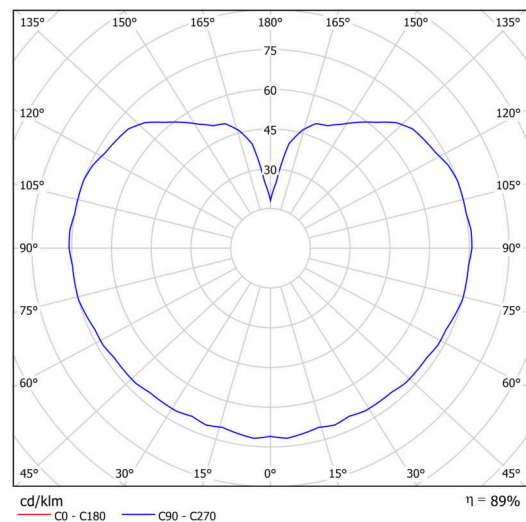

Technical

Types of luminaires	Dimmable
Mounting type	Suspended - wire
Base material	stainless steel steel
Shade material	three-layer glass TRIPLEX OPAL
Base color	polished stainless steel
Shade color	white
Holding the shade	steel holder
Mounting location	ceiling
Width	400 mm
Length	400 mm
Height	400 mm
Diameter	Ø 400 mm
Hinge length	1000 mm
mounting holes (diameter)	3xØ5mm
Cable entrance	2xØ16mm
Energy Class	D
Impact strength	IK01
Operating temperature	from -20°C to +30°C

Luminous

Lum. flux of luminaire	7300 lm
Lum. flux of light source	8290 lm
Luminaire efficacy	140 lm/W
Temperature	3000 K
Rated life time LED L80/B10	100000 hours
CRI	Ra80
MacAdam	3
Blue light hazard	Risk group 0