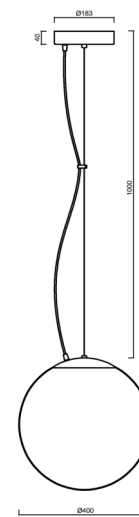

ADRIA L3 HP

LED-5L08E850ZL11/096/L100 B DALI 3K#

WWW.OSMONT.CZ

ADRIA L3 HP

Product code: ADR62152

Type: LED-5L08E850ZL11/096/L100 B DALI 3K#

Short description of the luminaire: White colour | pendant high-power LED light DALI | TRIPLEX OPAL hand blown glass shade | steel wire pendant (with supply cable) 100 cm |

Technical

Types of luminaires	Dimmable
Mounting type	Suspended - wire
Base material	steel
Shade material	three-layer glass TRIPLEX OPAL
Base color	white Ral9003
Shade color	white
Holding the shade	steel holder
Mounting location	ceiling
Width	400 mm
Length	400 mm
Height	400 mm
Diameter	Ø 400 mm
Hinge length	1000 mm
mounting holes (diameter)	3xØ5mm
Cable entrance	2xØ16mm
Energy Class	D
Impact strength	IK01
Operating temperature	from -20°C to +30°C

Electric

Power consumption	52 W
Ingress Protection	IP40
Socket	LED modul
terminal block	snap terminal block
Automatic circuit breaker type B10A	15 pcs
Automatic circuit breaker type B16A	25 pcs
Automatic circuit breaker type C10A	26 pcs
Automatic circuit breaker type C16A	42 pcs