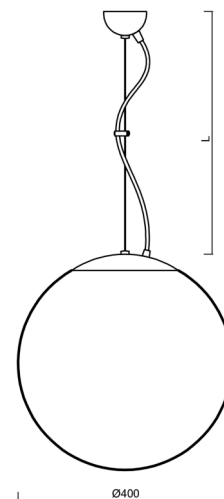

ADRIA L3

LED-5L06E600ZL11/096/L100 NK3HST NB 4K#

WWW.OSMONT.CZ

ADRIA L3

Product code: ADR62844

Type: LED-5L06E600ZL11/096/L100 NK3HST NB 4K#

Short description of the luminaire: Stainless steel brushed | pendant LED light with emergency backup combined (with Self-test) | TRIPLEX OPAL hand blown glass shade | steel wire pendant (with supply cable) 100 cm |

Technical

Types of luminaires	Emergency combined SELFTEST
Mounting type	Suspended - wire
Base material	stainless steel steel
Shade material	three-layer glass TRIPLEX OPAL
Base color	brushed stainless steel
Shade color	white
Holding the shade	folding system
Mounting location	ceiling
Width	400 mm
Length	400 mm
Height	400 mm
Hinge length	1000 mm
mounting holes (diameter)	none
Cable entrance	none
Energy Class	D
Impact strength	IK01
Operating temperature	from -20°C to +30°C