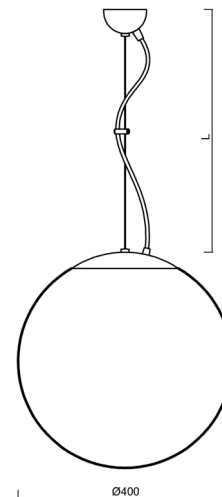

ADRIA L3

LED-5L06E600ZL11/096/L100 NK3HST NL 4K#

WWW.OSMONT.CZ

ADRIA L3

Product code: ADR62843

Type: LED-5L06E600ZL11/096/L100 NK3HST NL 4K#

Short description of the luminaire: Stainless steel polished | pendant LED light with emergency backup combined (with Self-test) | TRIPLEX OPAL hand blown glass shade | steel wire pendant (with supply cable) 100 cm |

Technical

Types of luminaires	Emergency combined SELFTEST
Mounting type	Suspended - wire
Base material	stainless steel steel
Shade material	three-layer glass TRIPLEX OPAL
Base color	polished stainless steel
Shade color	white
Holding the shade	folding system
Mounting location	ceiling
Width	400 mm
Length	400 mm
Height	400 mm
Hinge length	1000 mm
mounting holes (diameter)	none
Cable entrance	none
Energy Class	D
Impact strength	IK01
Operating temperature	from -20°C to +30°C