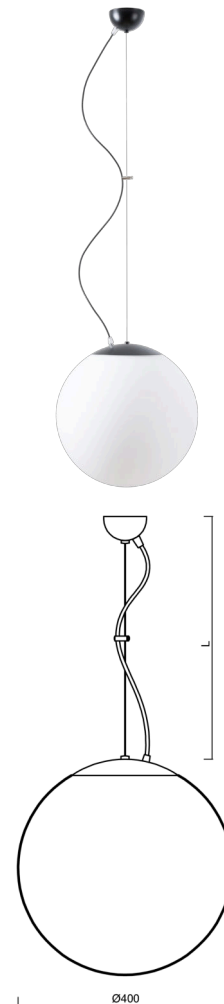

ADRIA L3

LED-5L06E600ZL11/096/L100 NK3HST C 4K#

WWW.OSMONT.CZ

ADRIA L3

Product code: ADR62841

Type: LED-5L06E600ZL11/096/L100 NK3HST C 4K#

Short description of the luminaire: Black colour | pendant LED light with emergency backup combined (with Self-test) | TRIPLEX OPAL hand blown glass shade| steel wire pendant (with supply cable) 100 cm |

Technical

Types of luminaires	Emergency combined SELFTEST
Mounting type	Suspended - wire
Base material	steel
Shade material	three-layer glass TRIPLEX OPAL
Base color	black Ral9005
Shade color	white
Holding the shade	folding system
Mounting location	ceiling
Width	400 mm
Length	400 mm
Height	400 mm
Hinge length	1000 mm
mounting holes (diameter)	none
Cable entrance	none
Energy Class	D
Impact strength	IK01
Operating temperature	from -20°C to +30°C