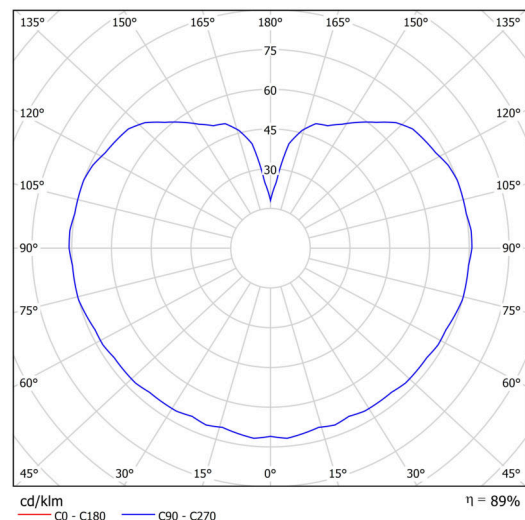

Luminous

Lum. flux of luminaire	4070 lm
Lum. flux of light source	4630 lm
Lum. flux of light source in emergency mode	200 lm
Temperature	4000 K
Rated life time LED L80/B10	100000 hours
CRI	Ra80
MacAdam	3
Blue light hazard	Risk group 0