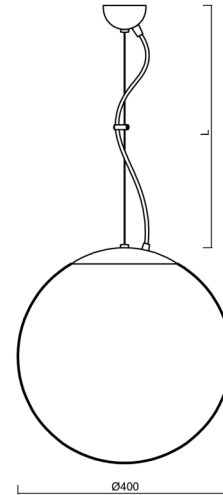

ADRIA L3

LED-5L06E600ZL11/096/L100 NK3HST B 4K#

WWW.OSMONT.CZ

ADRIA L3

Product code: ADR62840

Type: LED-5L06E600ZL11/096/L100 NK3HST B 4K#

Short description of the luminaire: White colour | pendant LED light with emergency backup combined (with Self-test) | TRIPLEX OPAL hand blown glass shade| steel wire pendant (with supply cable) 100 cm |

Technical

Types of luminaires	Emergency combined SELFTEST
Mounting type	Suspended - wire
Base material	steel
Shade material	three-layer glass TRIPLEX OPAL
Base color	white Ral9003
Shade color	white
Holding the shade	folding system
Mounting location	ceiling
Width	400 mm
Length	400 mm
Height	400 mm
Hinge length	1000 mm
mounting holes (diameter)	none
Cable entrance	none
Energy Class	D
Impact strength	IK01
Operating temperature	from -20°C to +30°C