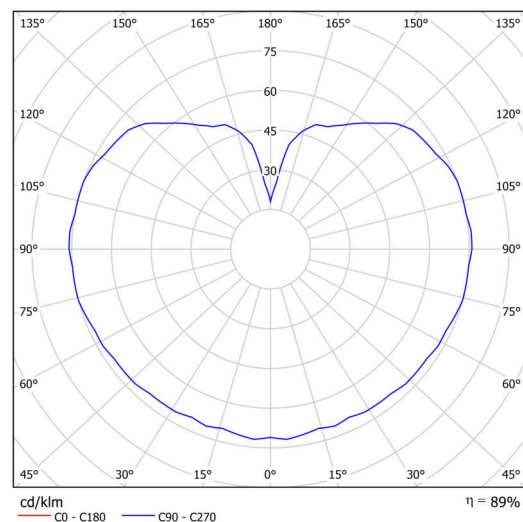

ADRIA L3

LED-5L06E600ZL11/096/L100 NK3HST B 4K#

WWW.OSMONT.CZ

ADRIA L3

Product code: ADR62840

Type: LED-5L06E600ZL11/096/L100 NK3HST B 4K#

Short description of the luminaire: White colour | pendant LED light with emergency backup combined (with Self-test) | TRIPLEX OPAL hand blown glass shade| steel wire pendant (with supply cable) 100 cm |

Technical

Types of luminaires	Emergency combined SELFTEST
Mounting type	Suspended - wire
Base material	steel
Shade material	three-layer glass TRIPLEX OPAL
Base color	white Ral9003
Shade color	white
Holding the shade	folding system
Mounting location	ceiling
Width	400 mm
Length	400 mm
Height	400 mm
Hinge length	1000 mm
mounting holes (diameter)	none
Cable entrance	none
Energy Class	D
Impact strength	IK01
Operating temperature	from -20°C to +30°C

Electric

Power consumption	27 W
Ingress Protection	IP40
Socket	LED modul
Battery type	LiFePO4
Emergency time	3 hours
SELFTEST	yes
terminal block	none

Luminous

Lum. flux of luminaire	4070 lm
Lum. flux of light source	4630 lm
Lum. flux of light source in emergency mode	200 lm
Temperature	4000 K
Rated life time LED L80/B10	100000 hours
CRI	Ra80
MacAdam	3
Blue light hazard	Risk group 0