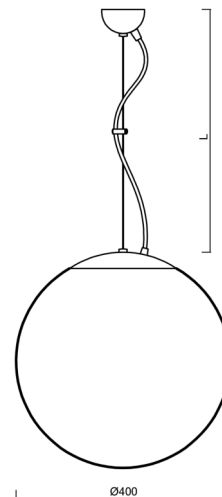

ADRIA L3

LED-5L06E600ZL11/096/L100 NK3HST NB 3K#

WWW.OSMONT.CZ

ADRIA L3

Product code: ADR62344

Type: LED-5L06E600ZL11/096/L100 NK3HST NB 3K#

Short description of the luminaire: Stainless steel brushed | pendant LED light with emergency backup combined (with Self-test) | TRIPLEX OPAL hand blown glass shade| steel wire pendant (with supply cable) 100 cm |

Technical

Types of luminaires	Emergency combined SELFTEST
Mounting type	Suspended - wire
Base material	stainless steel steel
Shade material	three-layer glass TRIPLEX OPAL
Base color	brushed stainless steel
Shade color	white
Holding the shade	folding system
Mounting location	ceiling
Width	400 mm
Length	400 mm
Height	400 mm
Hinge length	1000 mm
mounting holes (diameter)	none
Cable entrance	none
Energy Class	D
Impact strength	IK01
Operating temperature	from -20°C to +30°C