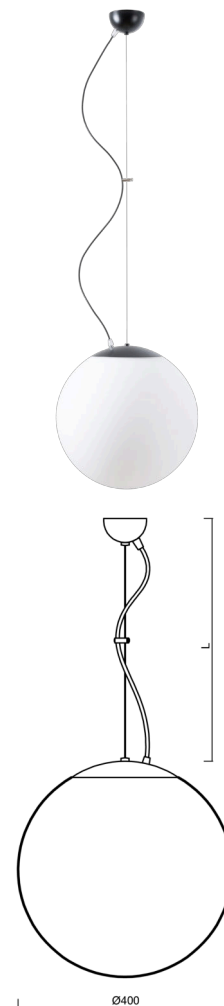

ADRIA L3

LED-5L06E600ZL11/096/L100 NK3HST C 3K#

WWW.OSMONT.CZ

ADRIA L3

Product code: ADR62341

Type: LED-5L06E600ZL11/096/L100 NK3HST C 3K#

Short description of the luminaire: Black colour | pendant LED light with emergency backup combined (with Self-test) | TRIPLEX OPAL hand blown glass shade| steel wire pendant (with supply cable) 100 cm |

Technical

| | |
|---------------------------|--------------------------------|
| Types of luminaires | Emergency combined SELFTEST |
| Mounting type | Suspended - wire |
| Base material | steel |
| Shade material | three-layer glass TRIPLEX OPAL |
| Base color | black Ral9005 |
| Shade color | white |
| Holding the shade | folding system |
| Mounting location | ceiling |
| Width | 400 mm |
| Length | 400 mm |
| Height | 400 mm |
| Hinge length | 1000 mm |
| mounting holes (diameter) | none |
| Cable entrance | none |
| Energy Class | D |
| Impact strength | IK01 |
| Operating temperature | from -20°C to +30°C |