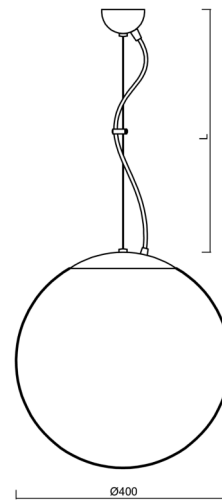

ADRIA L3

LED-5L06E600ZL11/096/L100 B 4K#

WWW.OSMONT.CZ

ADRIA L3

Product code: ADR60764

Type: LED-5L06E600ZL11/096/L100 B 4K#

Short description of the luminaire: White pendant LED light ON/OFF with TRIPLEX OPAL glass shade.

Technical

Types of luminaires	Classic on/off
Mounting type	Suspended - wire
Base material	steel
Shade material	three-layer glass TRIPLEX OPAL
Base color	white Ral9003
Shade color	white
Holding the shade	steel holder
Mounting location	ceiling
Width	400 mm
Length	400 mm
Height	400 mm
Diameter	ø 400 mm
Hinge length	1000 mm
mounting holes (diameter)	none
Installation wire (diameter)	none
Energy Class	D
Impact strength	IK01
Operating temperature	from -20°C to +30°C