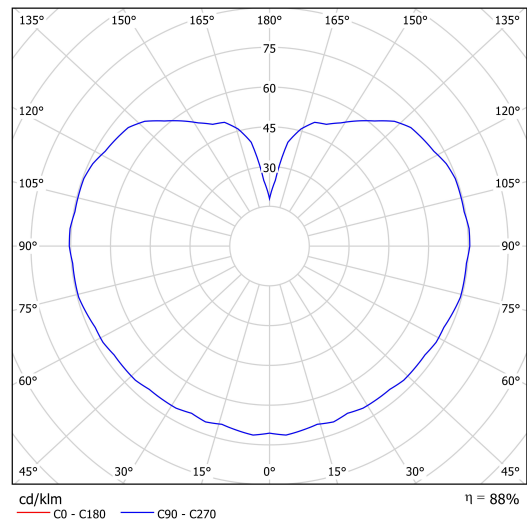

ADRIA L2A

Product code: ADR40054

Type: ZL11/093/L100 MS*

Short description of the luminaire: Brass polished | pendant E27 light ON/OFF | TRIPLEX OPAL hand blown glass shade| steel wire pendant (with supply cable) 100 cm |

Technical data

Types of luminaires	Classic on/off
Mounting type	Suspended - wire
Base material	brass
Shade material	three-layer glass TRIPLEX OPAL
Base color	polished brass
Shade color	white
Holding the shade	steel holder
Mounting location	ceiling
Width	250 mm
Length	250 mm
Height	250 mm
Diameter	ø 250 mm
Suspension length	1000 mm
mounting holes (diameter)	none
Impact strength	IK01
Operating temperature	from -20°C to +30°C

Electrical data

Power consumption	25 W
Ingress Protection	IP40
Socket	E27
terminal block	none

Luminous data

Blue light hazard	Risk group 0

Eulum data for calculation programs are available at www.osmont.cz.