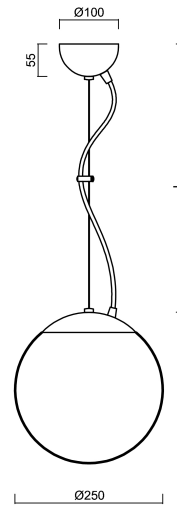

ADRIA L2A

Product code: ADR40054

Type: ZL11/093/L100 MS*

Short description of the luminaire: Brass polished | pendant E27 light ON/OFF | TRIPLEX OPAL hand blown glass shade| steel wire pendant (with supply cable) 100 cm |

Technical data

Types of luminaires	Classic on/off
Mounting type	Suspended - wire
Base material	brass
Shade material	three-layer glass TRIPLEX OPAL
Base color	polished brass
Shade color	white
Holding the shade	steel holder
Mounting location	ceiling
Width	250 mm
Length	250 mm
Height	250 mm
Diameter	ø 250 mm
Suspension length	1000 mm
mounting holes (diameter)	none
Impact strength	IK01
Operating temperature	from -20°C to +30°C

Electrical data

Power consumption	25 W
Ingress Protection	IP40
Socket	E27
terminal block	none

Luminous data

Blue light hazard	Risk group 0

Eulum data for calculation programs are available at www.osmont.cz.