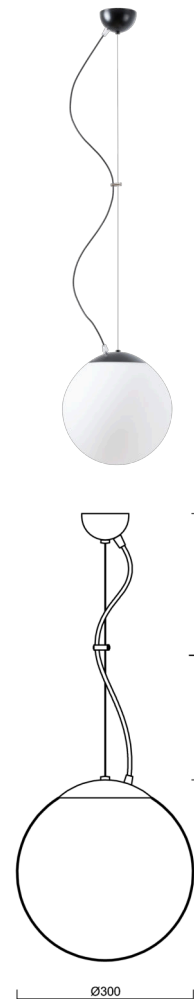

ADRIA L2

Product code: ADR52943

Type: ZL11/094/L100 C*

Short description of the luminaire: Black pendant E27 light ON/OFF with TRIPLEX OPAL glass shade.

Technical

Types of luminaires	Classic on/off
Mounting type	Suspended - wire
Base material	steel
Shade material	three-layer glass TRIPLEX OPAL
Base color	black Ral9005
Shade color	white
Holding the shade	steel holder
Mounting location	ceiling
Width	300 mm
Length	300 mm
Height	300 mm
Diameter	ø 300 mm
Hinge length	1000 mm
mounting holes (diameter)	none
Installation wire (diameter)	none
Impact strength	IK01
Operating temperature	from -20°C to +30°C

Electric

Voltage type	AC
AC voltage	220 - 240 V
Power consumption	25 W
Ingress Protection	IP40
Socket	E27
terminal block	none

Luminous

Blue light hazard	Risk group 0

Eulum data for calculation programs are available at www.osmont.cz.