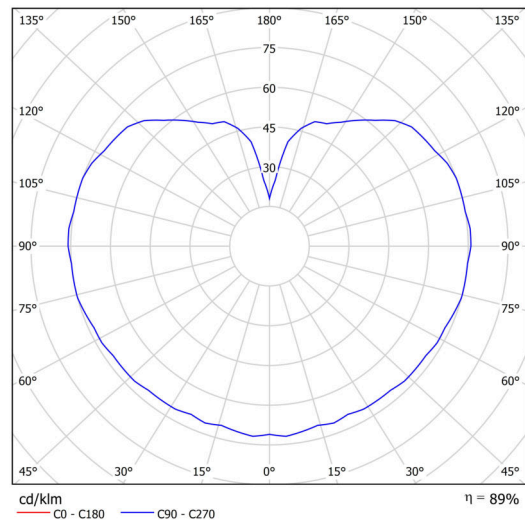

ADRIA L2

Product code: ADR52943

Type: ZL11/094/L100 C*

Short description of the luminaire: Black pendant E27 light ON/OFF with TRIPLEX OPAL glass shade.

Technical

Types of luminaires	Classic on/off
Mounting type	Suspended - wire
Base material	steel
Shade material	three-layer glass TRIPLEX OPAL
Base color	black Ral9005
Shade color	white
Holding the shade	steel holder
Mounting location	ceiling
Width	300 mm
Length	300 mm
Height	300 mm
Diameter	ø 300 mm
Hinge length	1000 mm
mounting holes (diameter)	none
Installation wire (diameter)	none
Impact strength	IK01
Operating temperature	from -20°C to +30°C

Electric

Voltage type	AC
AC voltage	220 - 240 V
Power consumption	25 W
Ingress Protection	IP40
Socket	E27
terminal block	none

Luminous

Blue light hazard	Risk group 0

Eulum data for calculation programs are available at www.osmont.cz.