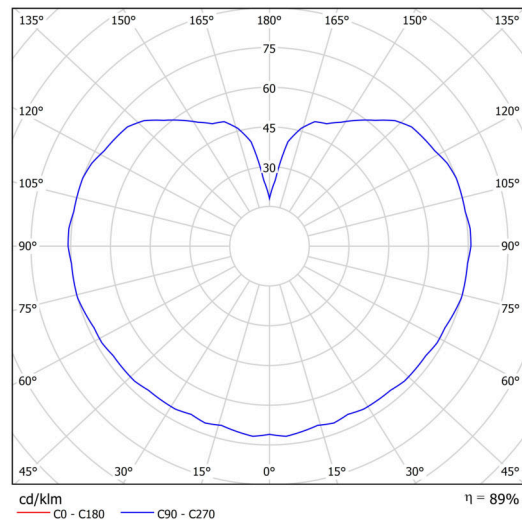

Luminous

Lum. flux of luminaire	1130 lm
Lum. flux of light source	1280 lm
Luminaire efficacy	141 lm/W
Temperature	4000 K
Rated life time LED L80/B10	100000 hours
CRI	Ra80
MacAdam	3
Blue light hazard	Risk group 0

Eulum data for calculation programs are available at www.osmont.cz.