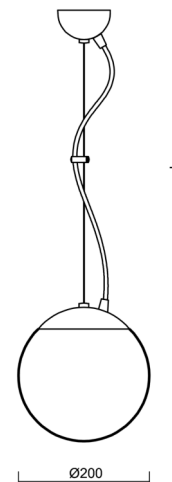

# ADRIA L1

Product code: ADR70965

Type: LED-5L05E500ZL11/092/L100 B DALI 4K#

Short description of the luminaire: White pendant LED light DALI with TRIPLEX OPAL glass shade

## Technical

Types of luminaires	Dimmable
Mounting type	Suspended - wire
Base material	steel
Shade material	three-layer glass TRIPLEX OPAL
Base color	white Ral9003
Shade color	white
Holding the shade	steel holder
Mounting location	ceiling
Width	200 mm
Length	200 mm
Height	200 mm
Diameter	ø 200 mm
Hinge length	1000 mm
mounting holes (diameter)	none
Installation wire (diameter)	none
Energy Class	D
Impact strength	IK01
Operating temperature	from -20°C to +30°C