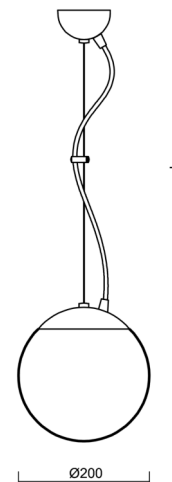

# ADRIA L1

Product code: ADR60746

Type: LED-5L05E500ZL11/092/L100 NB 4K#

Short description of the luminaire: Stainless brushed pendant LED light ON/OFF with TRIPLEX OPAL glass shade.

## Technical

Types of luminaires	Classic on/off
Mounting type	Suspended - wire
Base material	stainless steel steel
Shade material	three-layer glass TRIPLEX OPAL
Base color	brushed stainless steel
Shade color	white
Holding the shade	steel holder
Mounting location	ceiling
Width	200 mm
Length	200 mm
Height	200 mm
Diameter	ø 200 mm
Hinge length	1000 mm
mounting holes (diameter)	none
Installation wire (diameter)	none
Energy Class	D
Impact strength	IK01
Operating temperature	from -20°C to +30°C