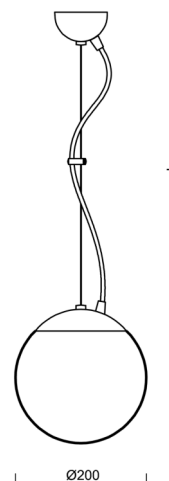

ADRIA L1

Product code: ADR45322

Type: ZL11/092/L100 NB*

Short description of the luminaire: Stainless brushed pendant E27 light ON/OFF with TRIPLEX OPAL glass shade.

Technical

Types of luminaires	Classic on/off
Mounting type	Suspended - wire
Base material	stainless steel steel
Shade material	three-layer glass TRIPLEX OPAL
Base color	brushed stainless steel
Shade color	white
Holding the shade	steel holder
Mounting location	ceiling
Width	200 mm
Length	200 mm
Height	200 mm
Diameter	ø 200 mm
Hinge length	1000 mm
mounting holes (diameter)	none
Installation wire (diameter)	none
Impact strength	IK01
Operating temperature	from -20°C to +30°C

Electric

Voltage type	AC
AC voltage	220 - 240 V
Power consumption	25 W
Ingress Protection	IP40
Socket	E27
terminal block	none

Luminous

Blue light hazard	Risk group 0

Eulum data for calculation programs are available at www.osmont.cz.